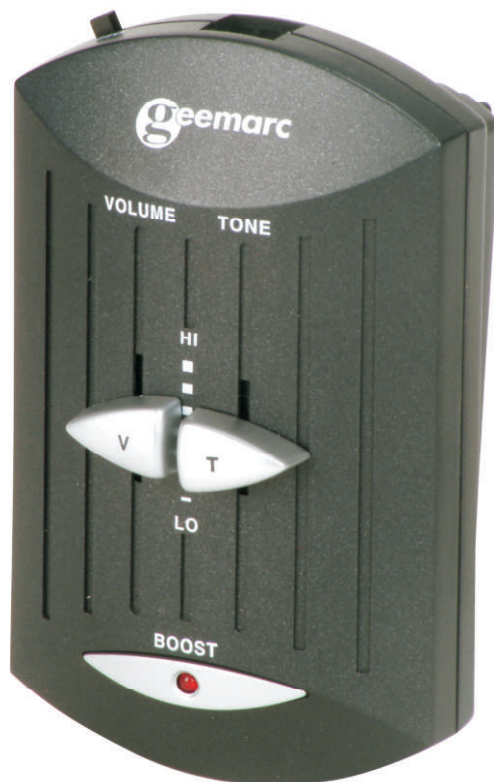

CLA 40

Plug in portable telephone amplifier, with volume and tone adjustment

FEATURES

Adjustable receiving volume control

Normal

+ 30 dB max

Up to 40 dB with Boost button (+ 10dB)

Receiving tone control

Bass: normal, -5dB, -10dB

Treble: normal, -5dB, -10dB

Handset matching switch (12 positions)

TECHNICAL SPECIFICATIONS

Wall mountable

Size : 6 x 3.5 x 10 cm

1 x 9V PP3 battery (non included)

Allow to works with 99% of telephones